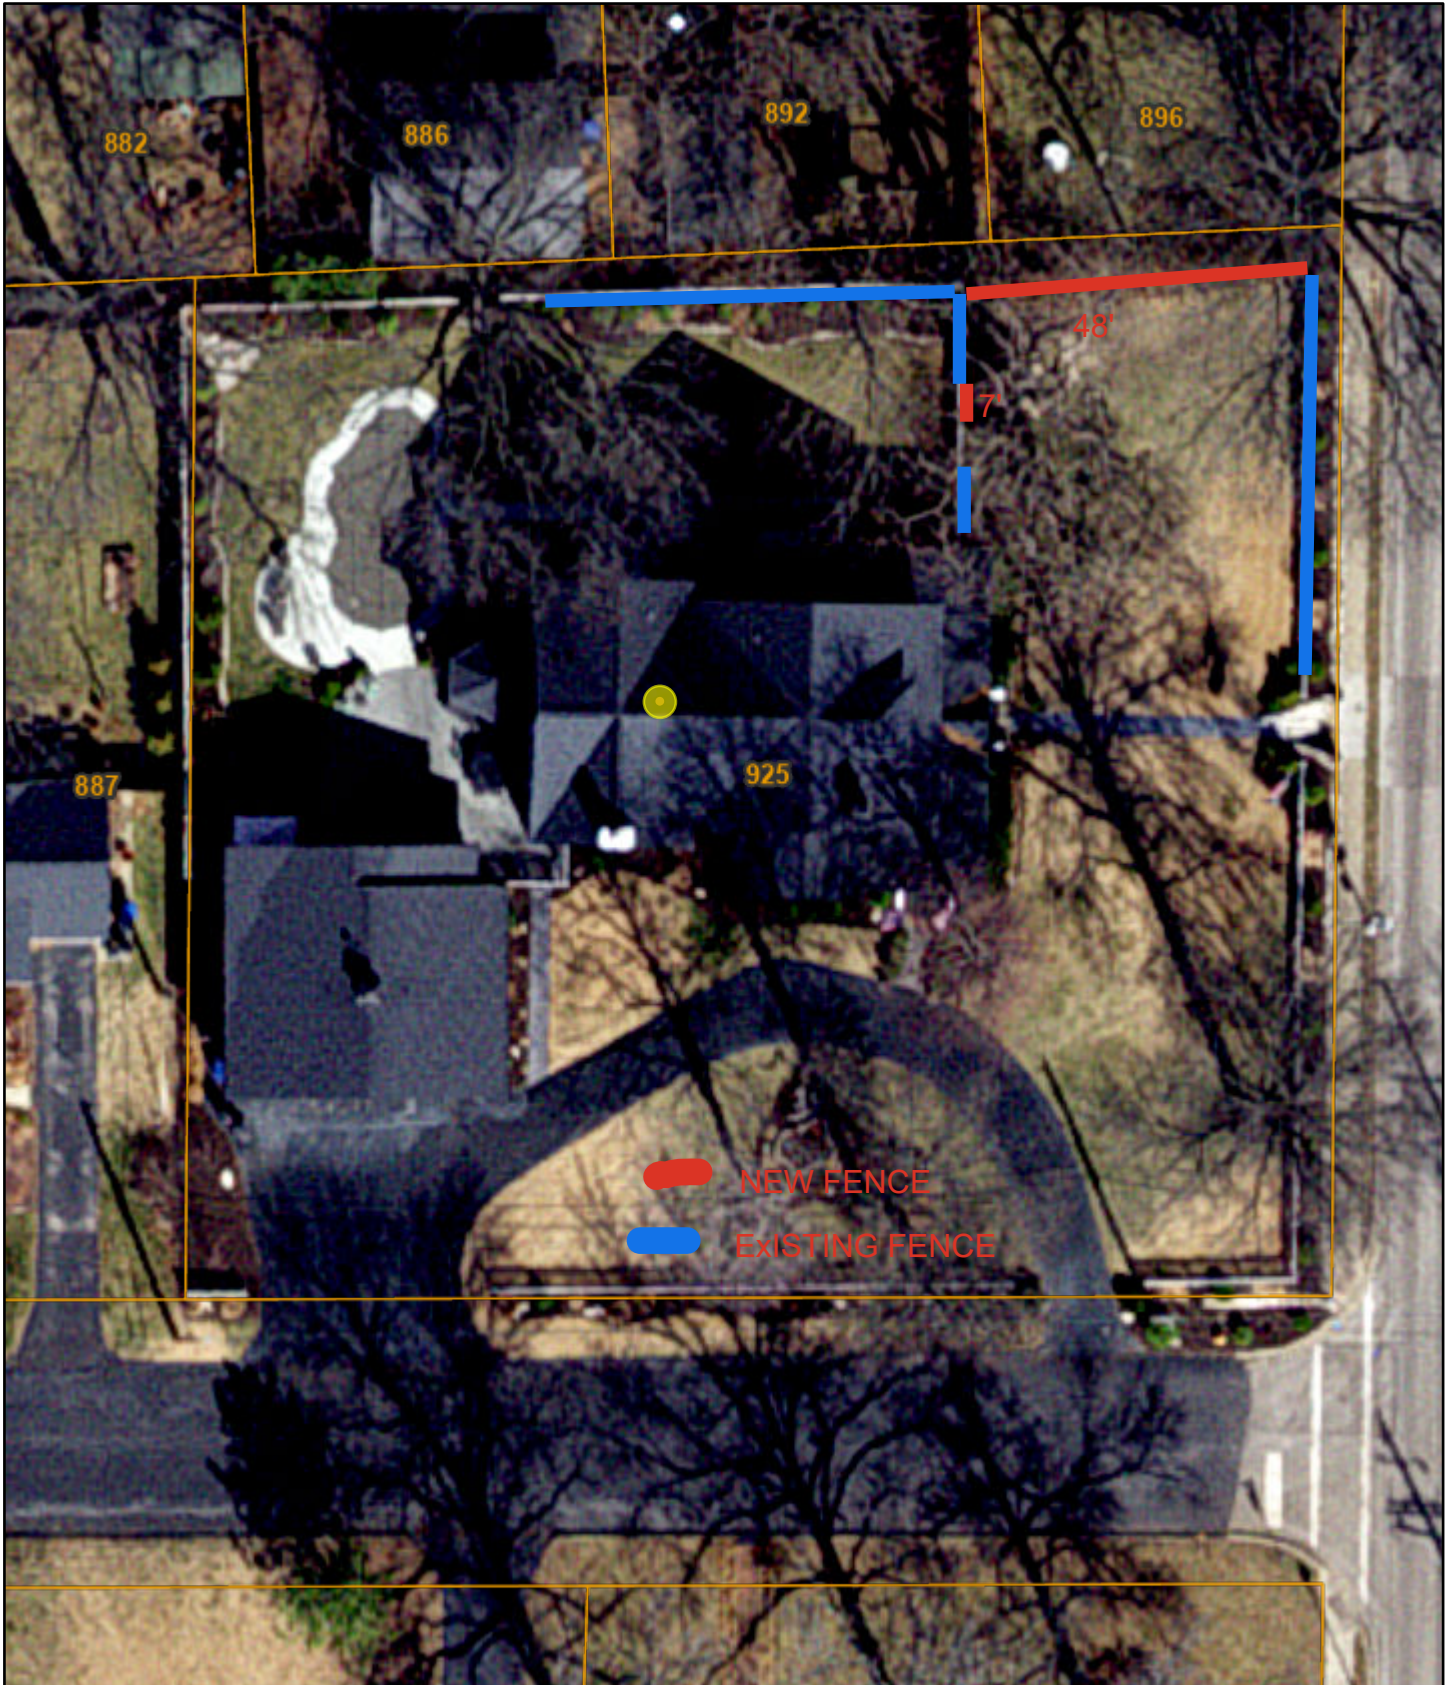

ArcGIS Web Map

5/1/2026, 11:09:51 AM

- St Louis County Locator
- Address Points
- Parcels
- Parcel Address
- Parcel Data

- Aerials2024Cache
- Red: Band_1
- Green: Band_2
- Blue: Band_3
- Citations

County of St. Louis, Missouri Dept. of Conservation, MSDIS, Esri, HERE, Garmin, INCREMENT P, USGS, EPA, USDA